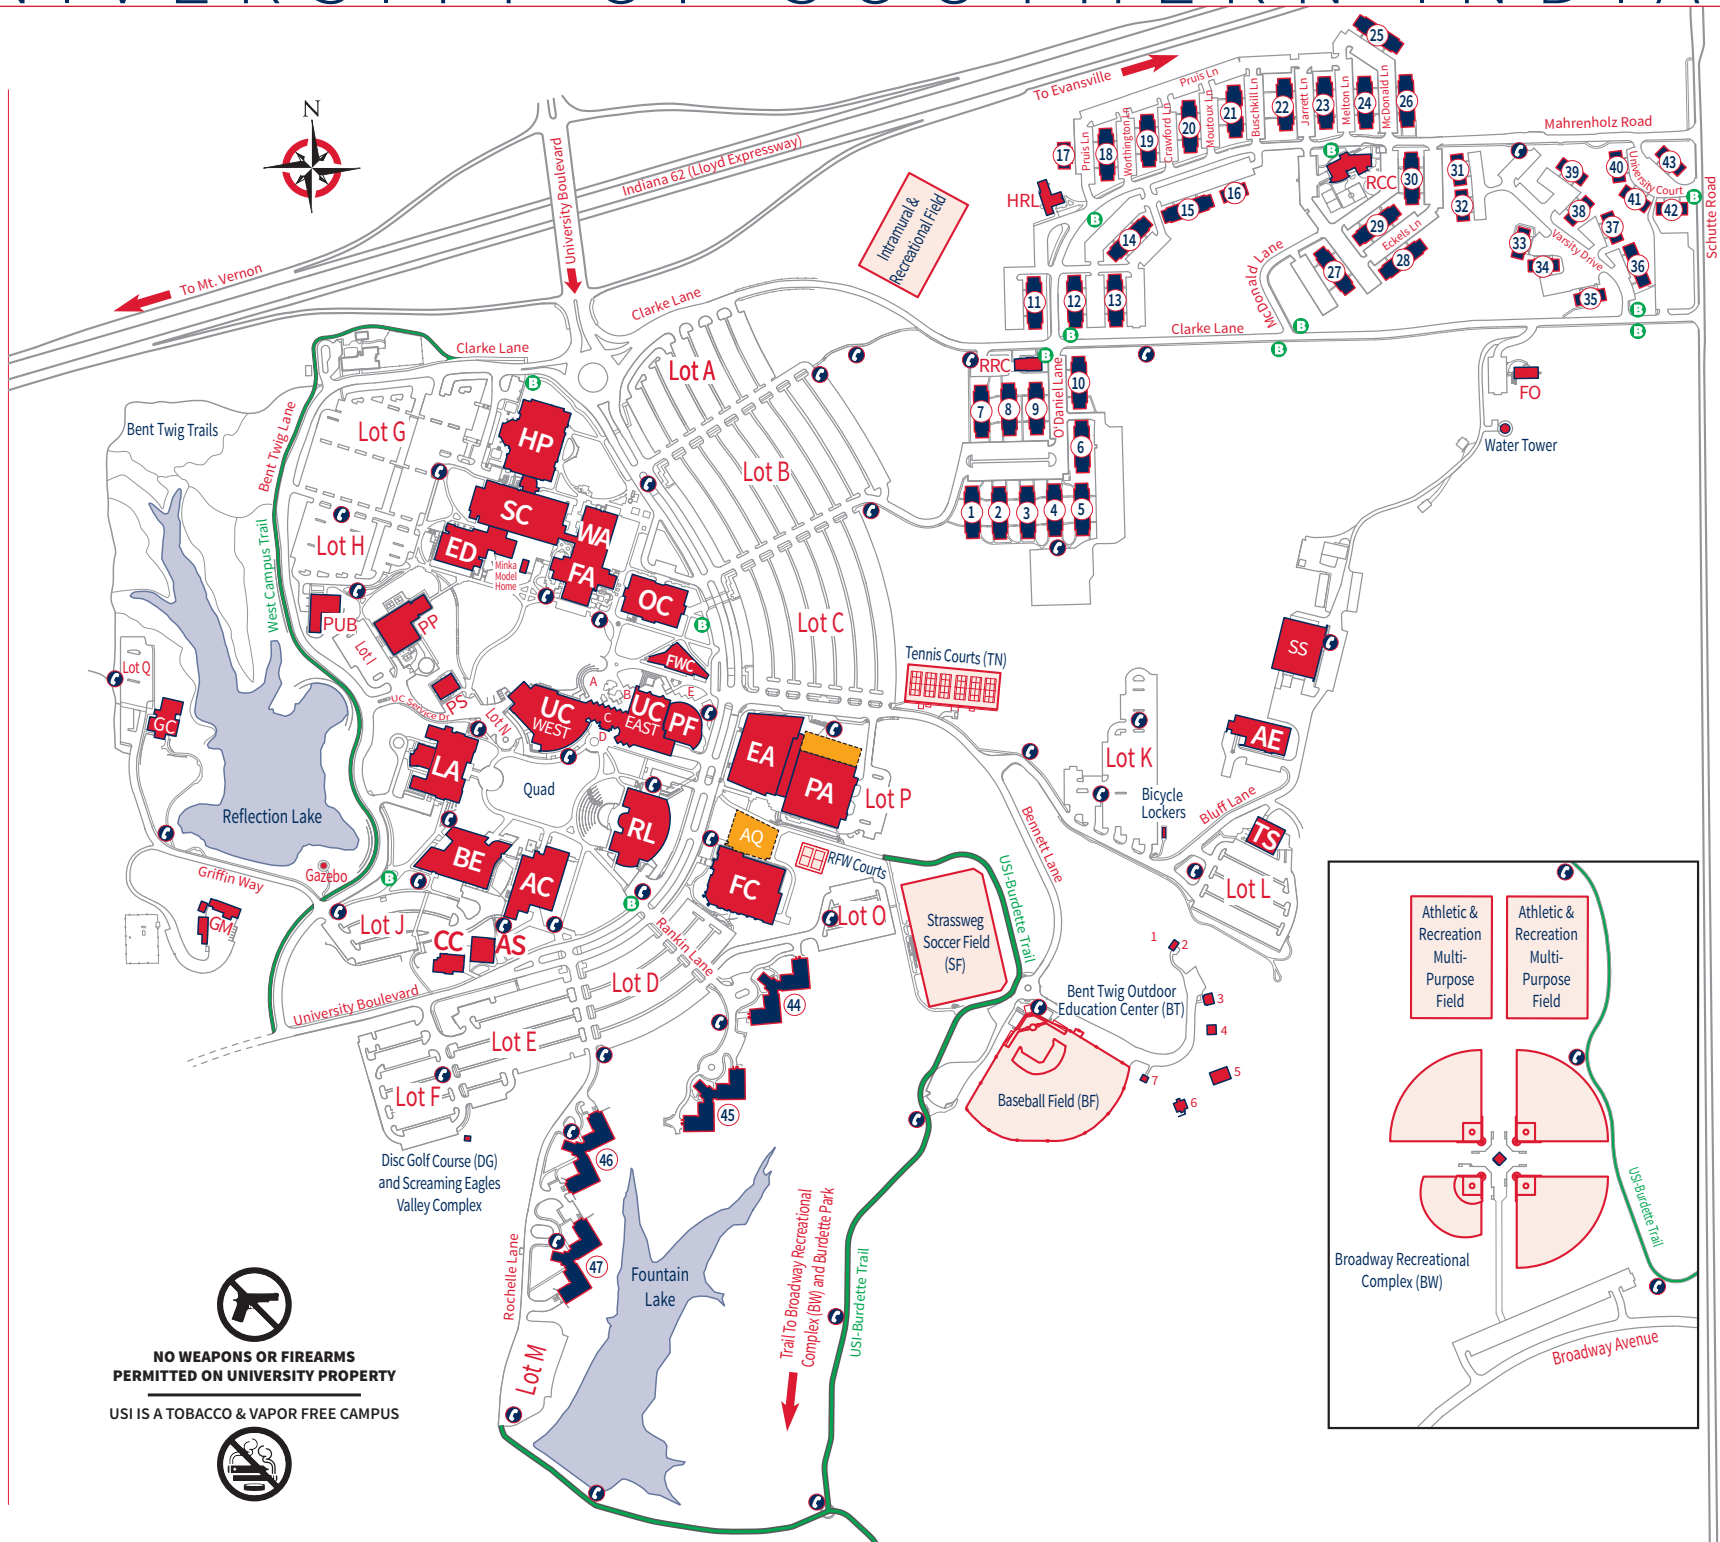

The off-campus recreational and varsity softball fields can be reached by traveling south on Schutte Road, then west on Broadway 1/4 mile; see map inset.

Housing Legend

Housing and Residence Life Center	HRL
Residence Life Community Center	RCC
Residence Life Resource Center	RRC
Baker Building-McDonald East	31
Bayh Building-O'Daniel North	21
Bigger Building-O'Daniel South	1
Boon Building-O'Daniel South	6
Bowen Building-O'Daniel North	19
Branch Building-McDonald West	25
Branigin Building-O'Daniel North	12
Chase Building-McDonald East	41
Craig Building-O'Daniel North	18
Dunning Building-O'Daniel South	8
Durbin Building-McDonald West	30
Gates Building-O'Daniel North	17
Gray Building-McDonald East	34
Goodrich Building-McDonald West	24
Governors Hall	45
Hammond Building-McDonald East	37
Hanly Building-McDonald West	29
Hendricks Building-O'Daniel South	5
Hendricks Building-McDonald East	32
Hovey Building-McDonald East	42
Jackson Building-McDonald West	22
Jennings Building-O'Daniel South	10
Lane Building-McDonald East	38
Leslie Building-O'Daniel North	15
Marshall Building-McDonald West	27
Matthews Building-McDonald East	40
McCray Building-McDonald West	23
McNutt Building-O'Daniel North	14
Morton Building-McDonald East	39
Mount Building-McDonald East	43
Newman Hall	44
Noble Building-O'Daniel South	3
O'Bannon Hall	46
Orr Building-O'Daniel East	20
Porter Building-McDonald East	35
Ralston Building-McDonald West	26
Ray Building-O'Daniel South	4
Ruston Hall	47
Saletta Building-McDonald West	28
Schricker Building-O'Daniel North	11
Townsend Building-O'Daniel North	13
Wallace Building-O'Daniel South	2
Welsh Building-O'Daniel North	16
Whitcomb Building-O'Daniel South	7
Willard Building-McDonald East	36
Williams Building-McDonald East	33
Wright Building-O'Daniel South	9